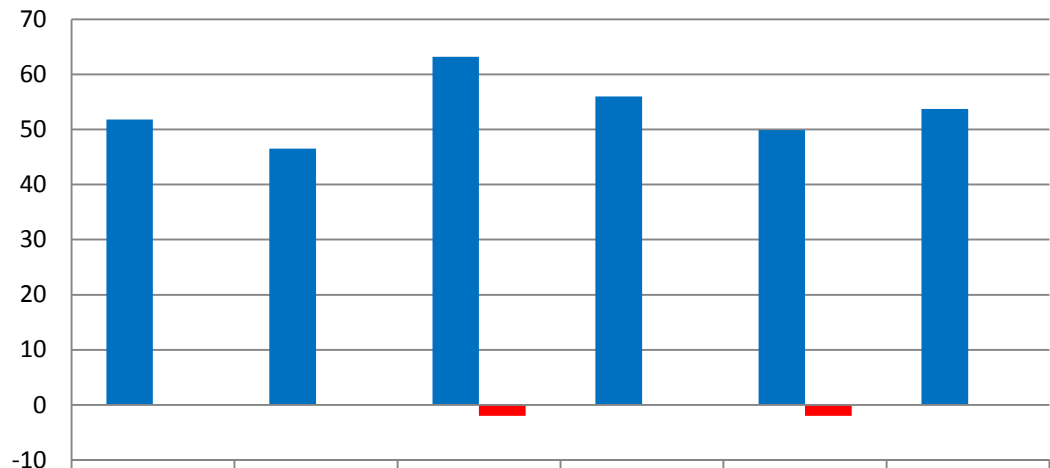

School Expanded Scoring Statistics

School Tumbling Scores & Deuctions

	Worthington Kilbourne High School	Indian Valley High School	Indian Creek High School	Mentor High School Cheer	St. Henry High School	Watkins Memorial High School
■ Tumbling Raw Score	51.8	46.5	63.2	56	49.9	53.7
■ Tumbling Deduction	0	0	-2	0	-2	0