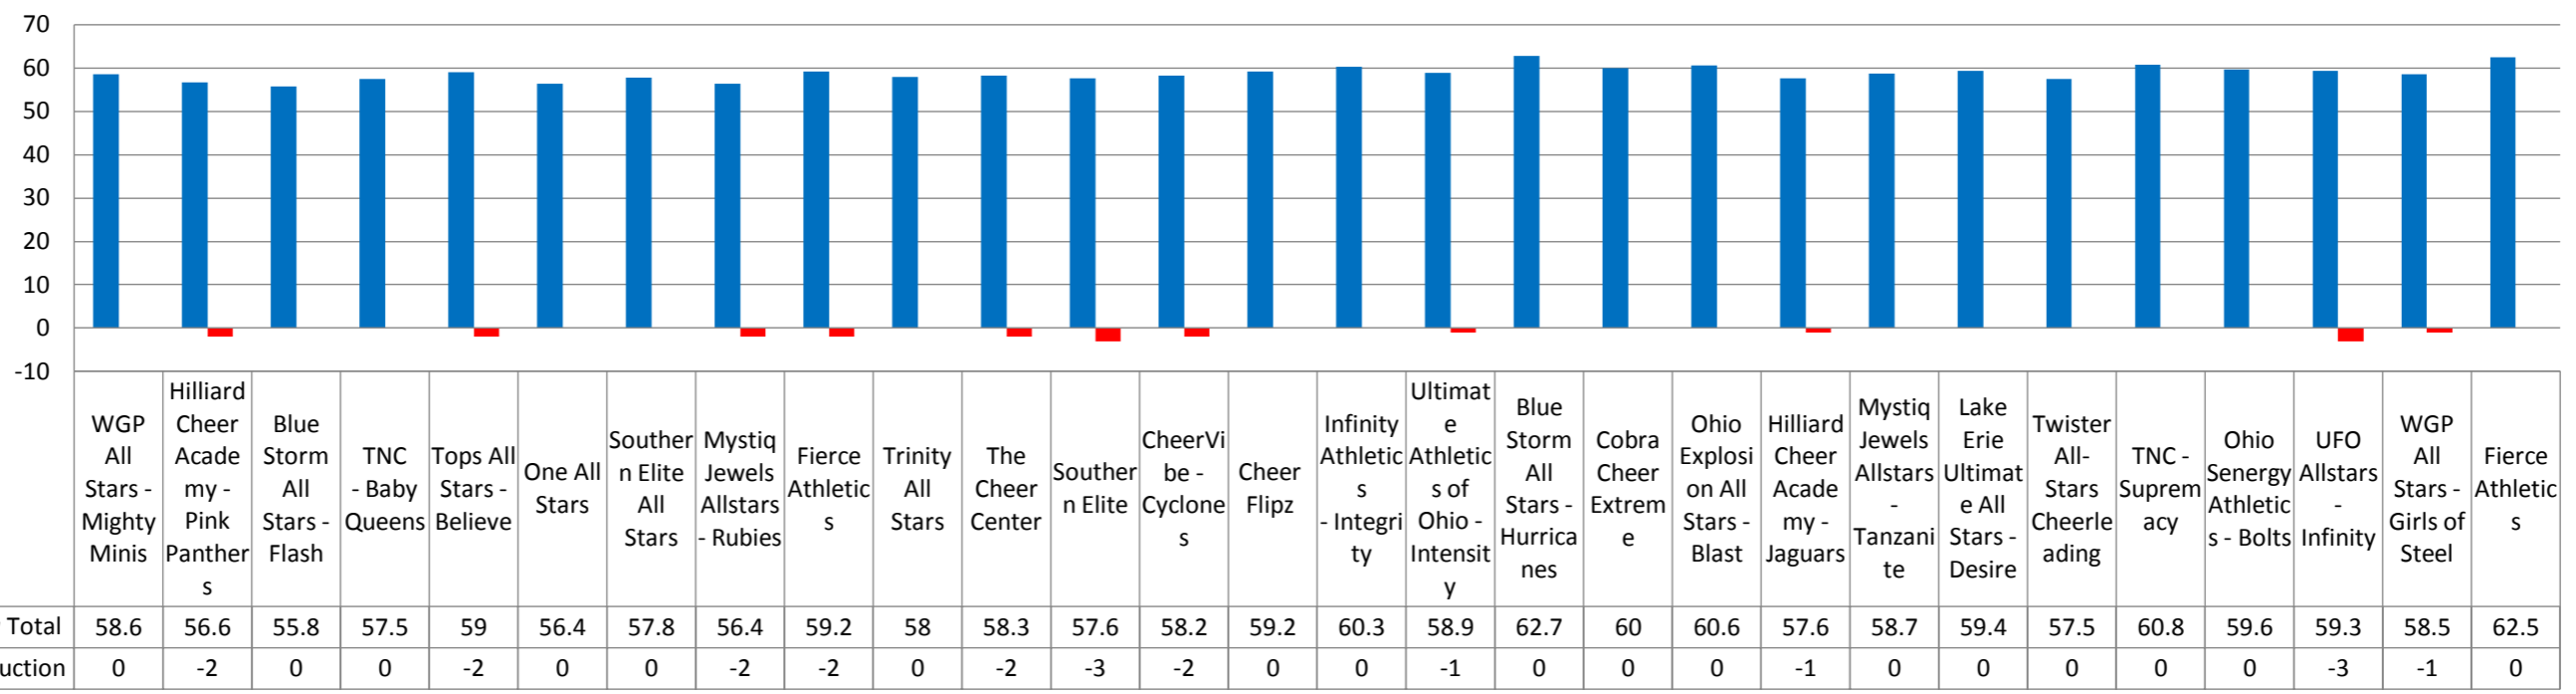

Level 2 Expanded Scoring Statistics

Level 2 Building Scores & Deductions