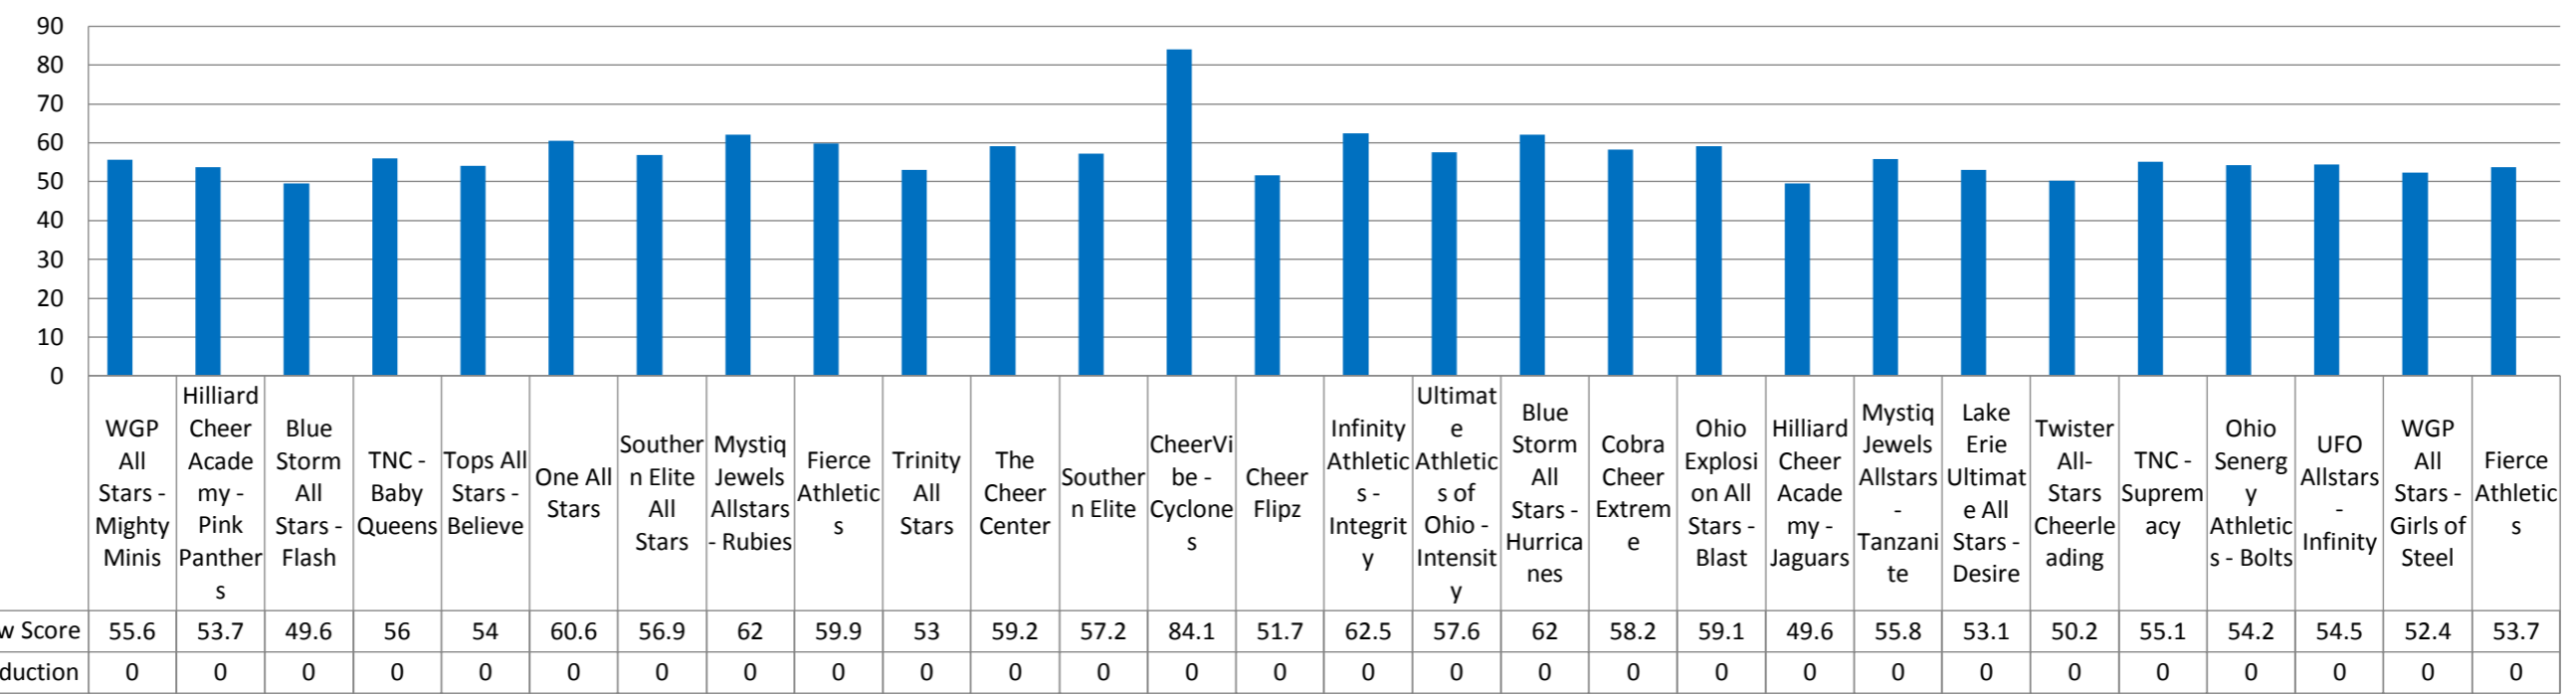

Level 2 Tumbling Scores & Decutions