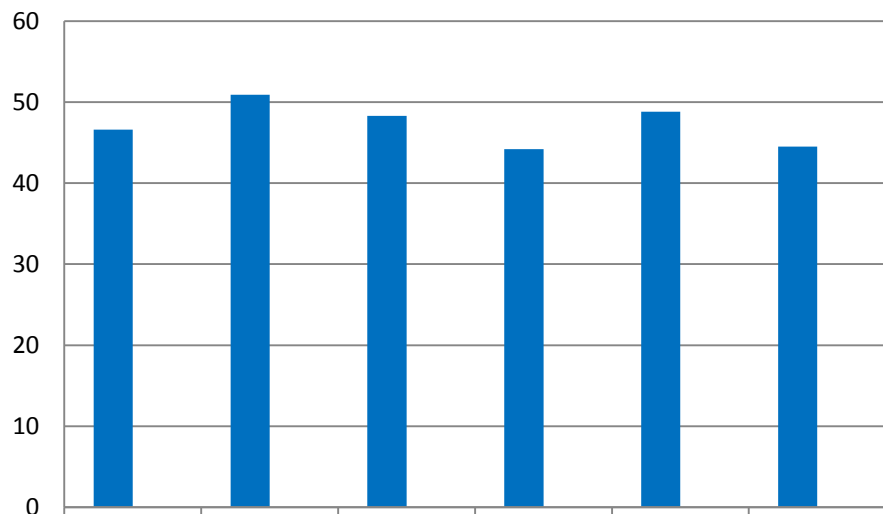

School Motions, Jumps, & Dance Scores & Deductions

	Worthington Kilbourne High School	Indian Valley High School	Indian Creek High School	Mentor High School Cheer	St. Henry High School	Watkins Memorial High School
■ Motions/Jumps/Tosses Raw Total	46.6	50.9	48.3	44.2	48.8	44.5
■ Motions/Jumps/Tosses Deductions	0	0	0	0	0	0